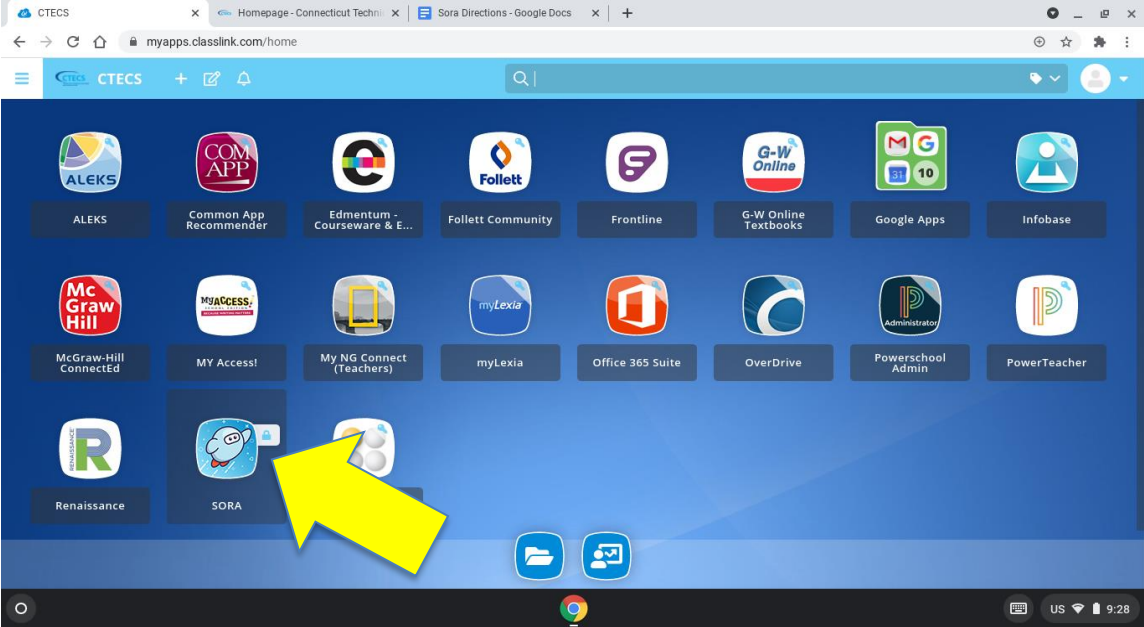

Sora offers the ability for students to explore digital books from CTECS and Hartford Public Library

Here's how to access titles from the library through Sora:

- 1. Find the Sora App in ClassLink. Please note, individual CTECS schools are not listed in Sora. Your "school" in Sora is Connecticut Technical Education and Career System.

## 2. Sign in with Google.

### Here’s how to access titles from the library through Sora:

- 1 Install the Sora app from the Apple App Store or Google Play Store, or go to [soraapp.com](http://soraapp.com).
- 2 In Sora, enter your setup code: `ctecscct`
- 3 Under your Profile, select **+** Add a public library and enter `Hartford Public Library`.
- 4 When you are ready to borrow a title, sign in with your [cttech.org](http://cttech.org) Google account.