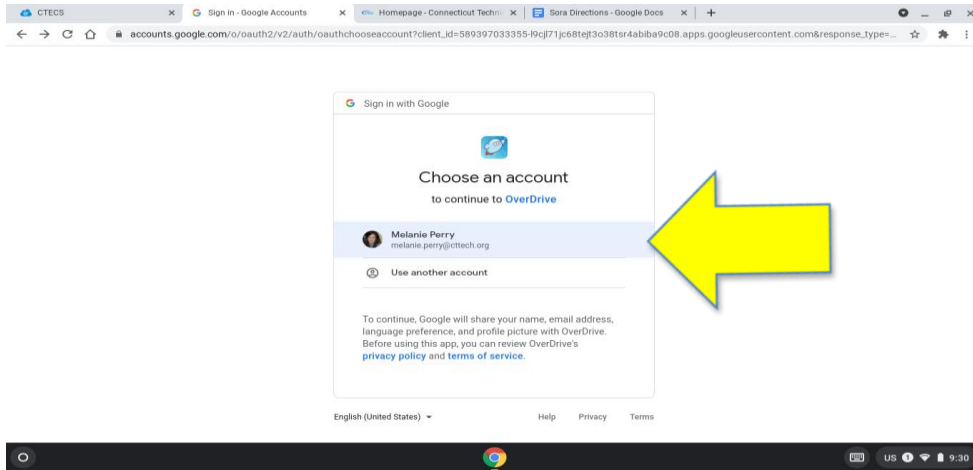

Sora offers the ability for students to explore digital books from CTECS and Hartford Public Library

Here's how to access titles from the library through Sora:

- 1. Find the Sora App in ClassLink. Please note, individual CTECS schools are not listed in Sora. Your "school" in Sora is Connecticut Technical Education and Career System.

## 2. Sign in with Google.