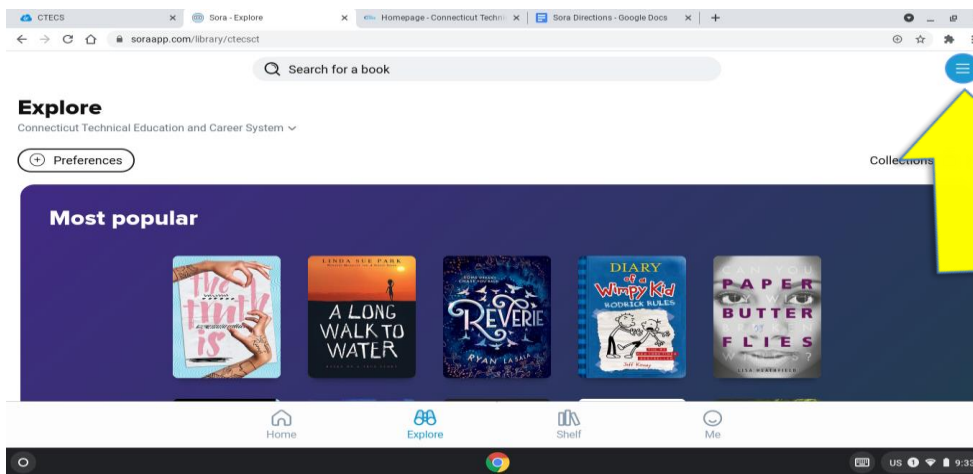

3. Click on the menu.