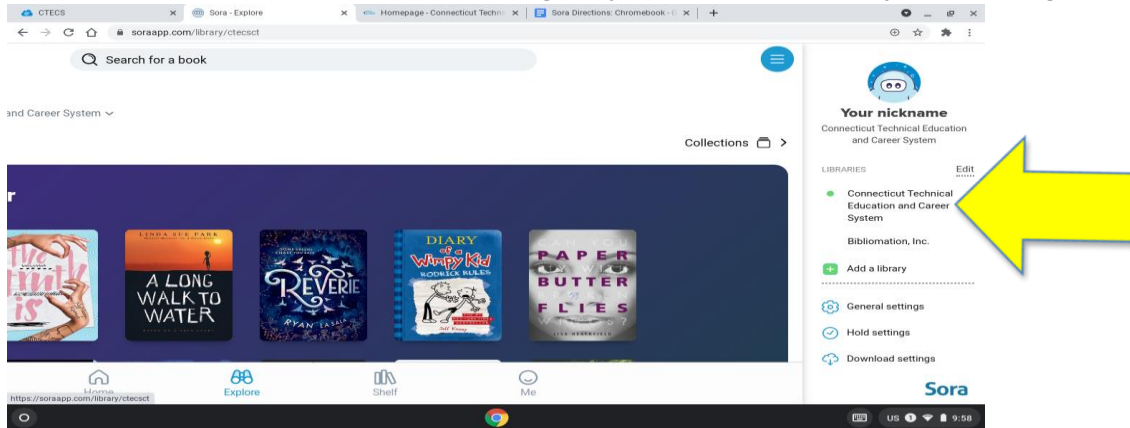

5. Back in Sora, return to the menu and select which catalog you want to search: our district's catalog or your public library's catalog.