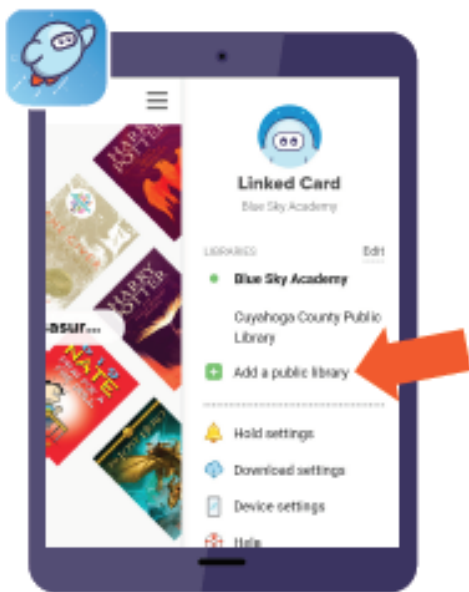

### New eBook additions

Over 200 books >

Search for a book

### New audiobook additions

Over 120 books >

- Download the Sora app to your Smartphone so you can read on the go! Remember, individual CTECS schools are *not* listed in Sora. Your “school” in Sora is *Connecticut Technical Education and Career System*, and your setup code in the Sora app is *ctecscct*.

Sora offers the ability for students to explore digital books from CTECS and Hartford Public Library