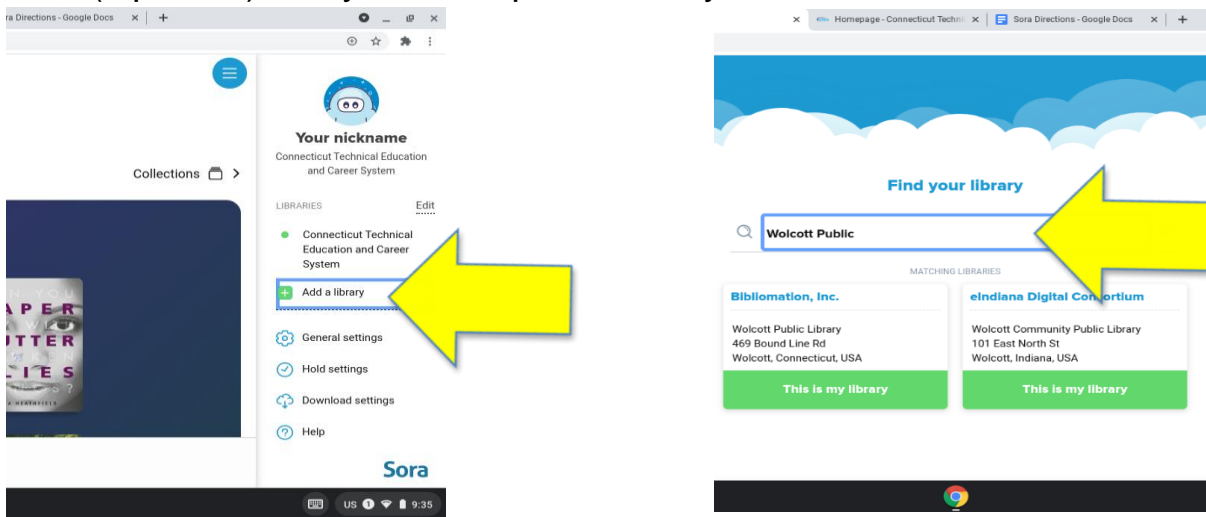

4. (Optional) Add your local public library, and/or Hartford Public Library.